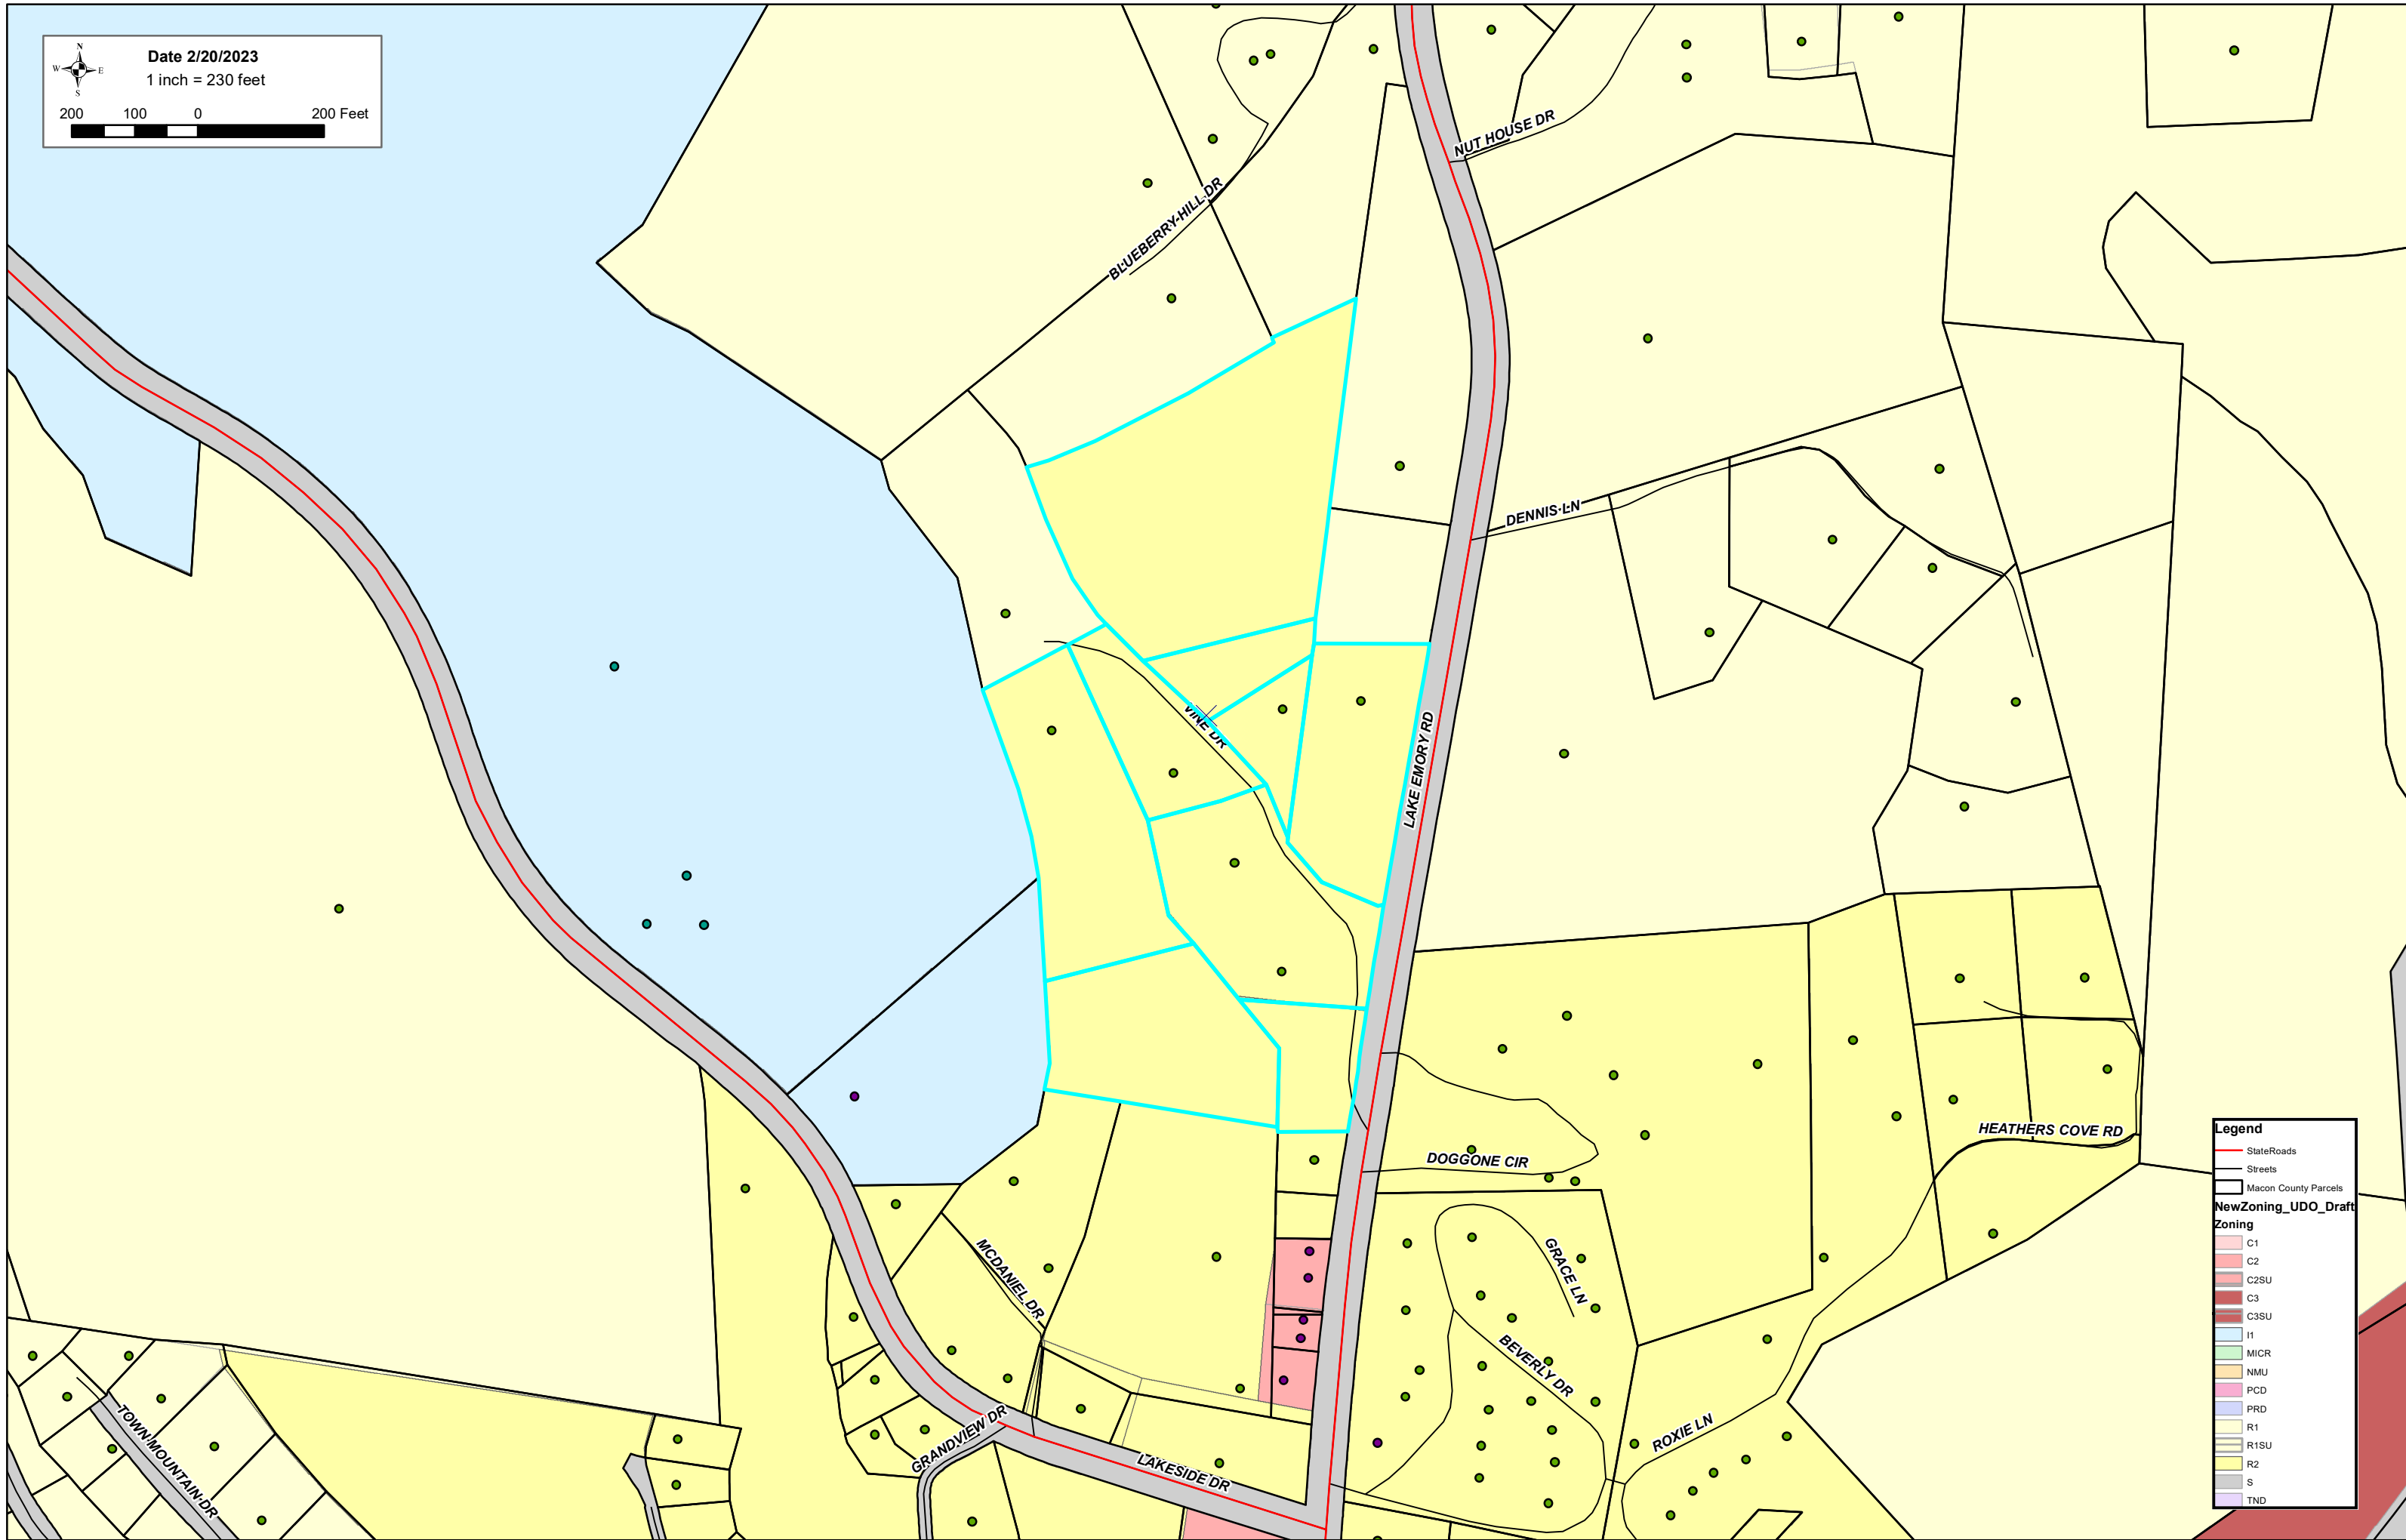

Date 2/20/2023
 1 inch = 230 feet

200 100 0 200 Feet

Legend

- State Roads
- Streets
- Macon County Parcels

NewZoning_UDO_Draft

Zoning

- C1
- C2
- C2SU
- C3
- C3SU
- I1
- MICR
- NMU
- PCD
- PRD
- R1
- R1SU
- R2
- S
- TND